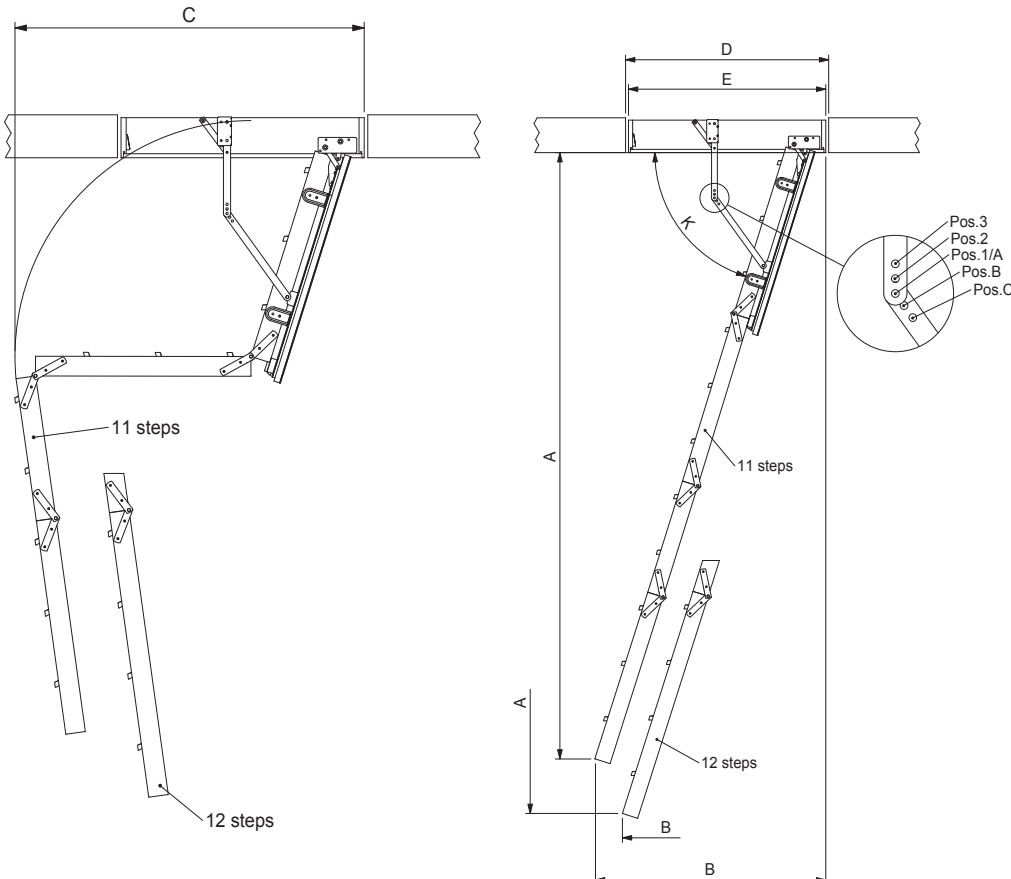

Mini

Technical data (model no. 34000)

Model nr.	Casing size (E)	Opening size (D)	Floor-to-ceiling height (A)	Casing height	Number of treads	Max landing space (B)	Max swing clearance (C)
34608	85 x 57,6	87,5 x 60	260 cm	14 cm	11	136 cm	132 cm
	85 x 57,6	87,5 x 60	284 cm	14 cm	12	147 cm	132 cm
34708	85 x 67,6	87,5 x 70	260 cm	14 cm	11	136 cm	132 cm
	85 x 67,6	87,5 x 70	284 cm	14 cm	12	147 cm	132 cm

Special measure:

Casing length: min 85 cm, max 109,5 cm. Casing width: min 54,8 cm, max 80 cm. Floor-to-ceiling height max. 287 cm

G: 748 mm
H: 197 mm
I: 730 mm
J: 282 mm
K: 64° - 73°

Casing

Material: spruce
Thickness: 18 mm
Height: 140 mm

The lower edge of the casing is rabbet and has a draught excluder, which ensures tight closing.

Trapdoor

Material: 30 mm spruce frame, 30 mm insulation and white masonite plates on both sides.

Thickness: 36 mm
Insulation: 30 mm polystyrene
Insulation coefficient: 0,90 W/m² °C

Ladder

Material: pine
Width: 400 mm
Distance between treads: 250 mm

Tread dimensions

Thickness: 18 mm
Depth: 69 mm

String dimensions

Thickness: 21 mm
Depth: 69 mm

All treads have a non-slip surface and treads and strings are dovetail assembled.