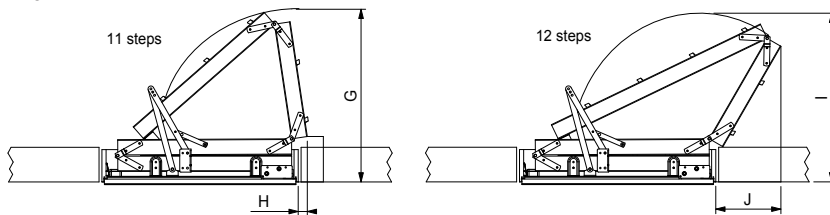

Mini

Technical data (model no. 34000)

Model nr.	Casing size (E)	Opening size (D)	Floor-to-ceiling height (A)	Casing height	Number of treads	Max landing space (B)	Max swing clearance (C)
34608	85 x 57,6	87,5 x 60	260 cm	14 cm	11	136 cm	132 cm
	85 x 57,6	87,5 x 60	284 cm	14 cm	12	147 cm	132 cm
34708	85 x 67,6	87,5 x 70	260 cm	14 cm	11	136 cm	132 cm
	85 x 67,6	87,5 x 70	284 cm	14 cm	12	147 cm	132 cm

Special measure:

Casing length: min 85 cm, max 109,5 cm. Casing width: min 54,8 cm, max 80 cm. Floor-to-ceiling height max. 287 cm

G: 748 mm
H: 197 mm
I: 730 mm
J: 282 mm
K: 64° - 73°

Casing

Material: spruce
Thickness: 18 mm
Height: 140 mm

Ladder

Material: pine
Width: 400 mm
Distance between treads: 250 mm

Tread dimensions

Thickness: 18 mm
Depth: 69 mm

String dimensions

Thickness: 21 mm
Depth: 69 mm

All treads have a non-slip surface and treads and strings are dovetail assembled.